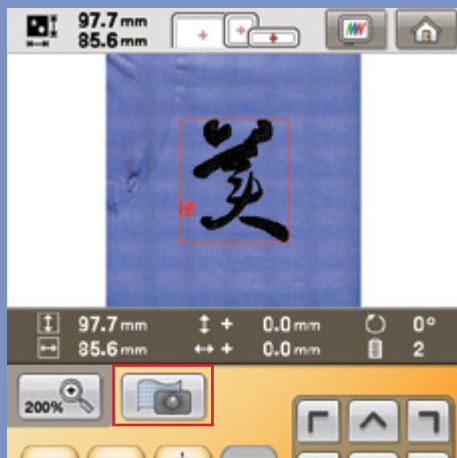

Premium Pack I

Compatible with the **PR1000e**, **PR-1000**

Image Scanning function

Use the camera to scan the fabric in the embroidery area. View the image on the LCD display and place the design exactly where you want it and see what it will look like.