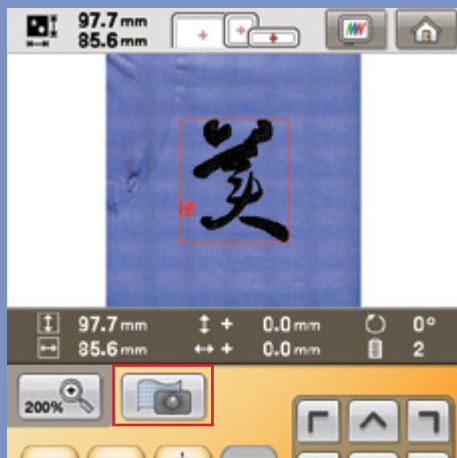

Premium Pack I

Compatible with the **PR1000e**, **PR-1000**

Image Scanning function

Use the camera to scan the fabric in the embroidery area. View the image on the LCD display and place the design exactly where you want it and see what it will look like.

Border connection

Embroidery design connection for perfectly aligned borders and designs.

Stitch Recalculate

Automatically adjusts the number of stitches when enlarging or reducing a design.

Re-sized designs will look just as good as the original – no need to worry about the enlarged designs looking too thin or reduced designs with stitches too close together.